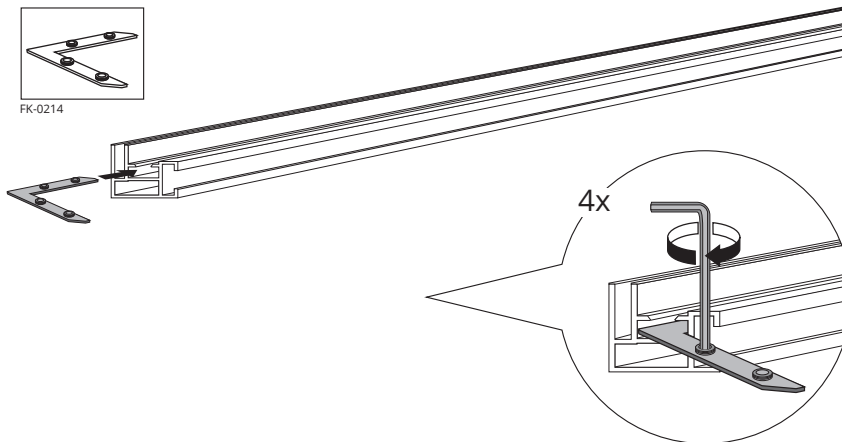

1

FK-0214

2

OPZIONE PER ESTENSIONE
OPTION FOR EXTENSION

FK-0510