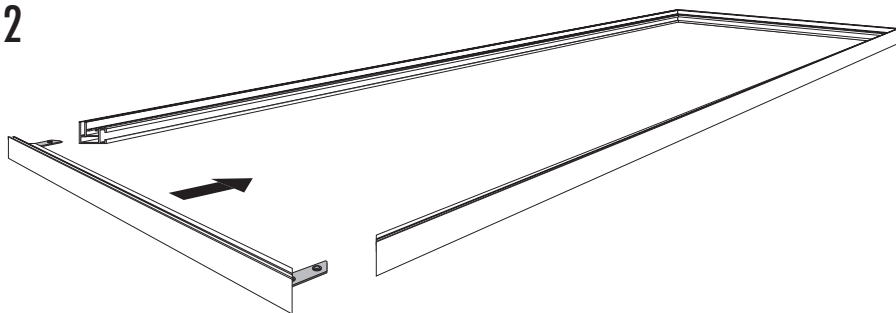

1

FK-0214

2

OPZIONE PER ESTENSIONE
OPTION FOR EXTENSION

FK-0510